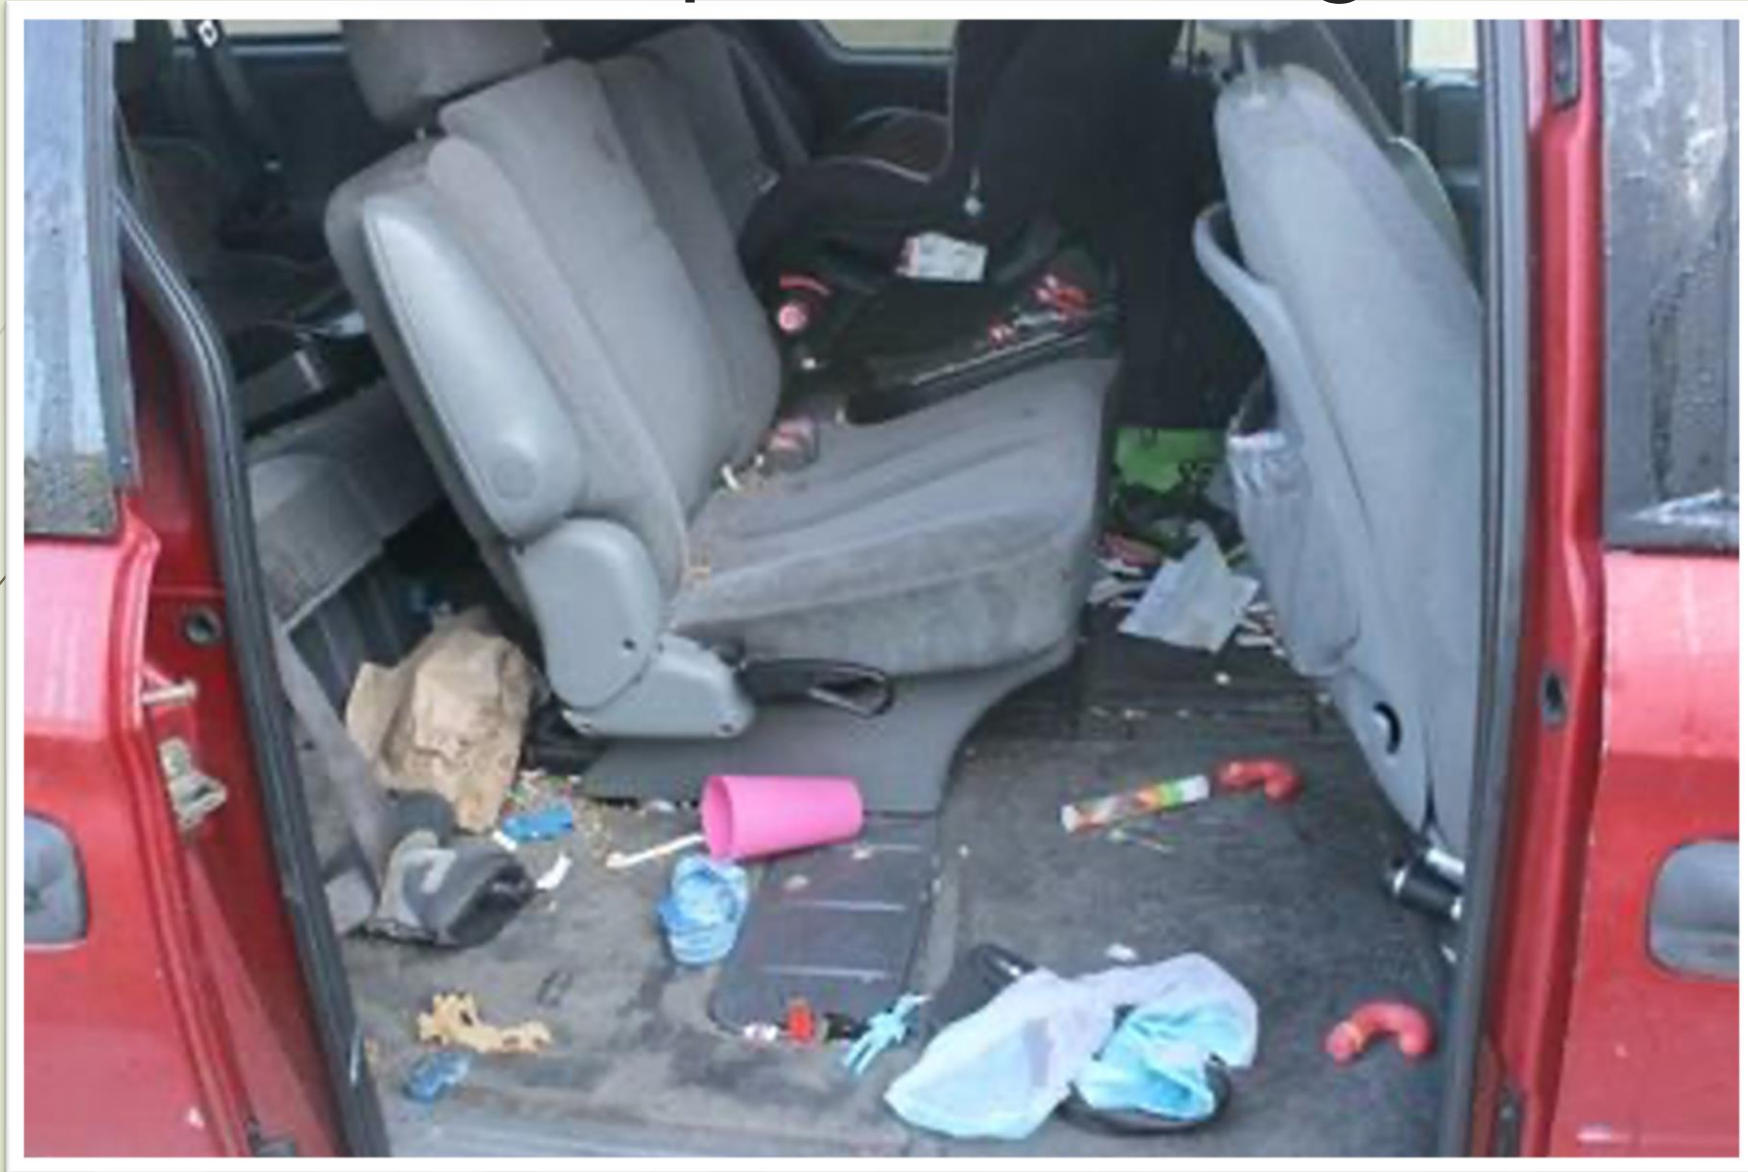

We need help with washing/detailing

Most vans are returned clean, but some...