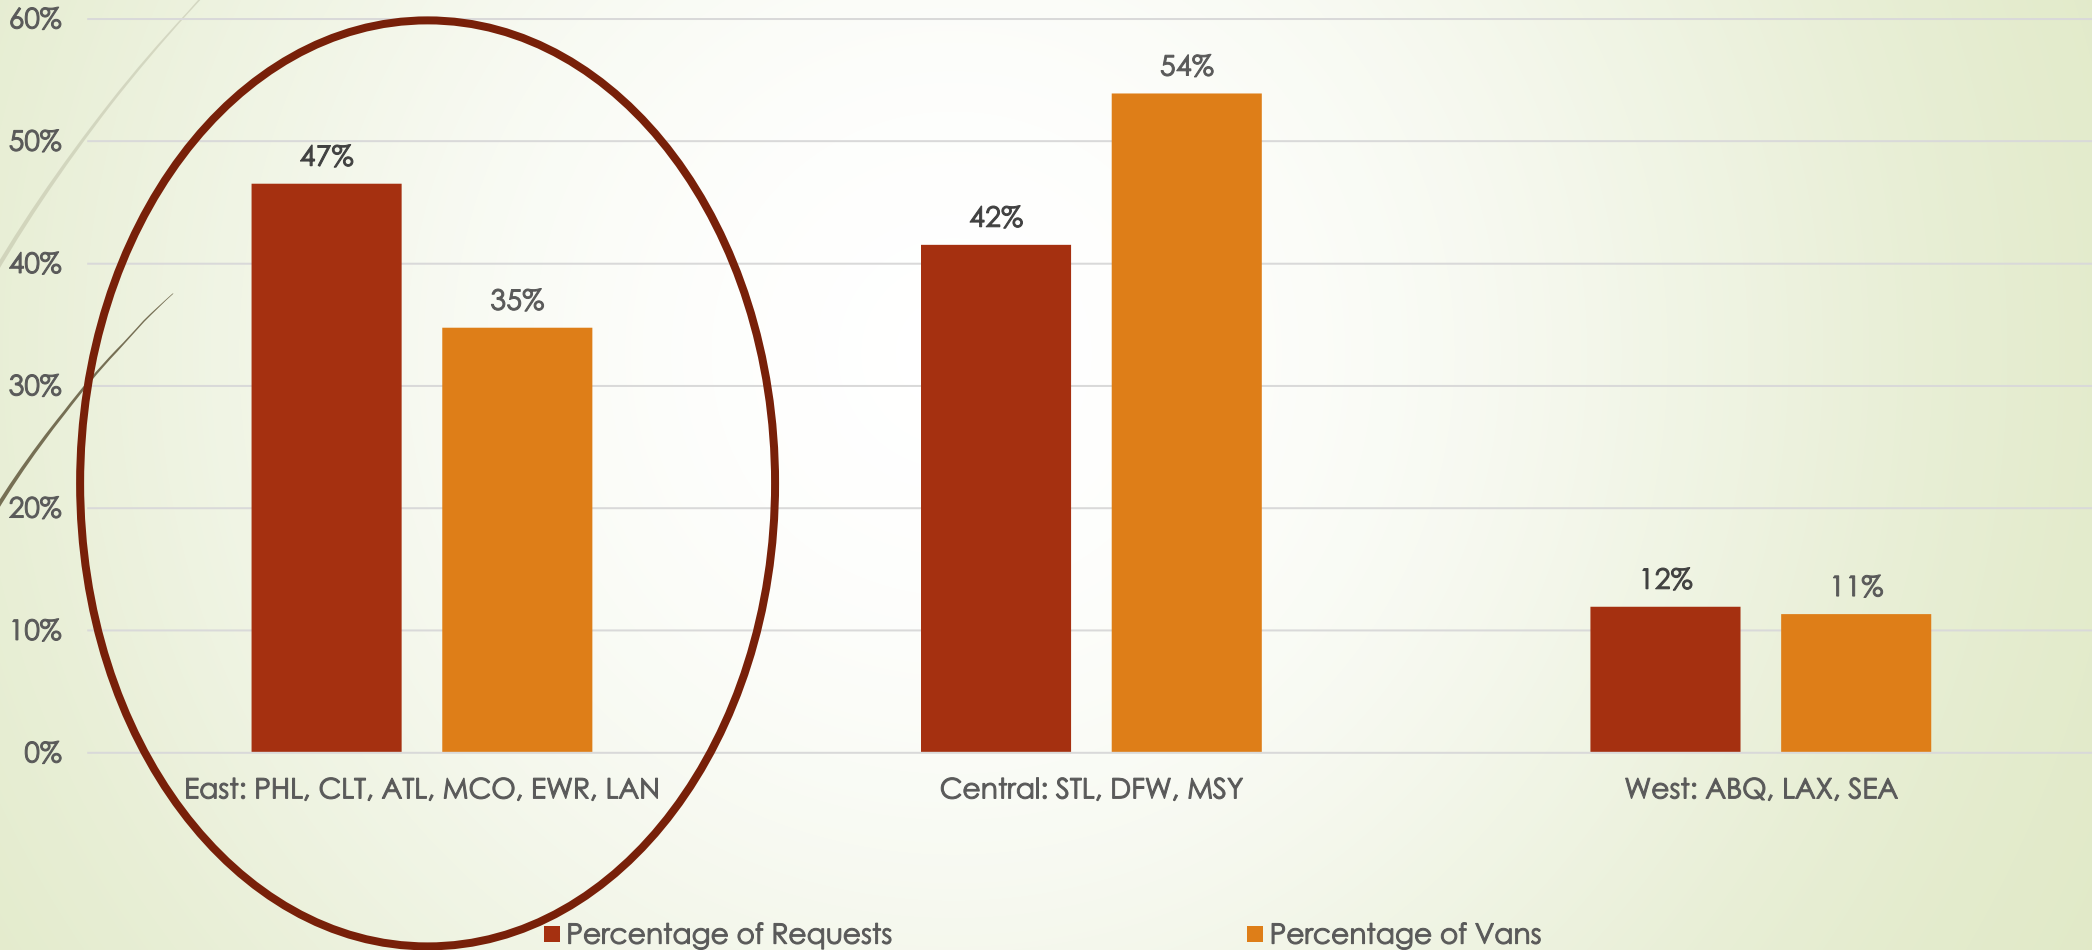

Righteous Rides 2024

Percent of Requests and Percent of Vehicles for 3 Regions of the USA