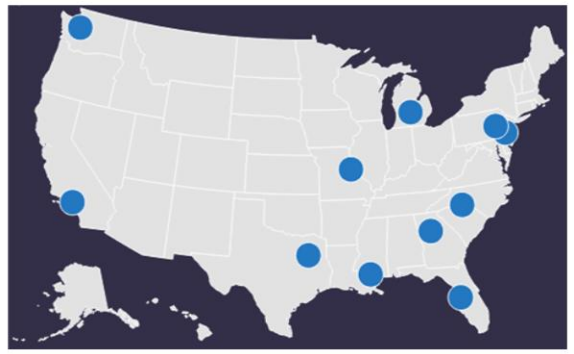

Hub Responsibilities

- Release the very clean van to the missionary in good mechanical condition
- Accept the returned van back from the missionary
- House the van between missionaries (1 week or more)
  - Getting any repairs done as needed
  - Detailing the van
  - Preparing goody-bags
- Fund raising to maintain the vans and grow the hub